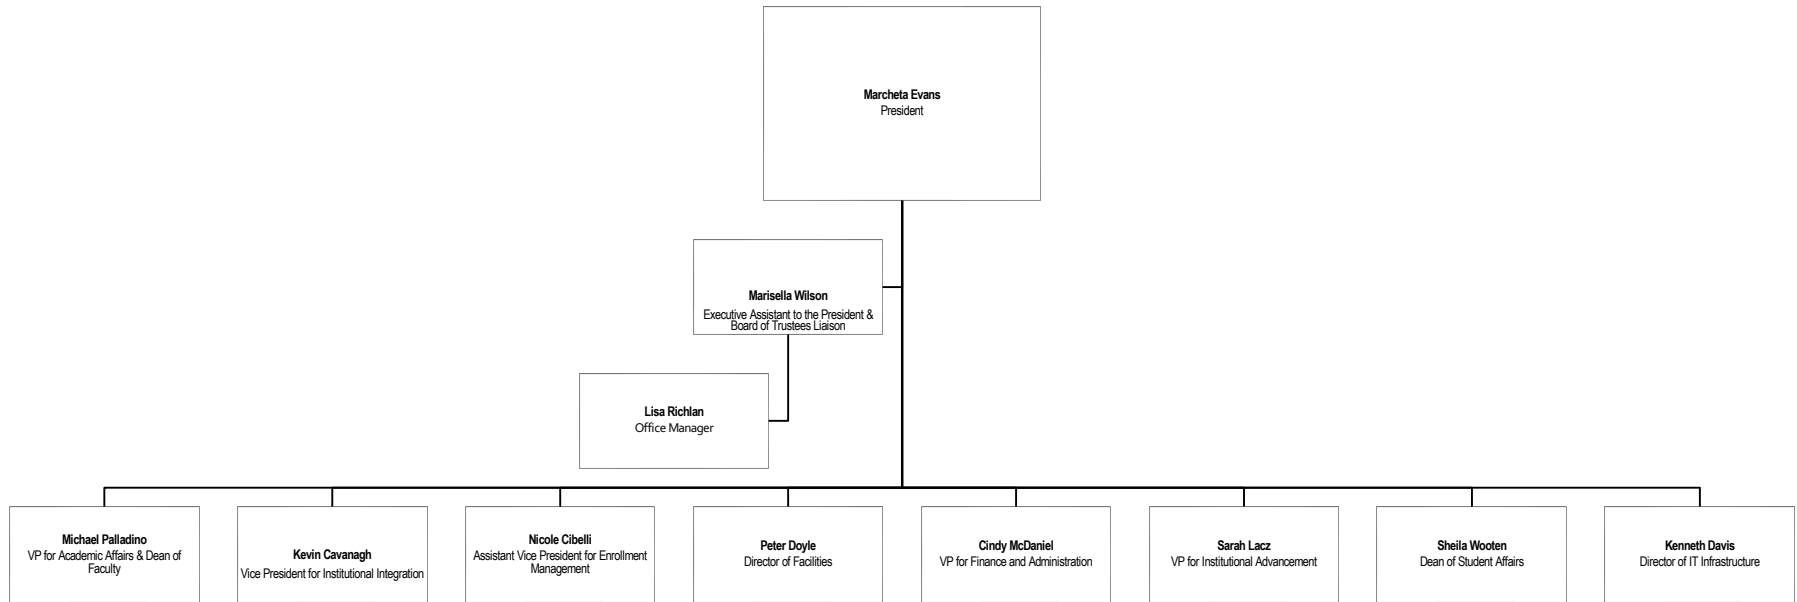

# **Bloomfield College Organizational Chart**

**Faculty/Staff  
Directory Link**  
[Faculty/Staff Directory](#)

**BLOOMFIELD COLLEGE**  
WRITE YOUR OWN STORY

### Bloomfield College Organizational Chart

# Academic Affairs

**Michael A. Palladino, Ph.D.**  
Vice President for Academic Affairs and Dean of Faculty

**Denise Smith**  
Administrative Assistant to the VPAA/Staff Supervisor

**Lorraine Carter, Maryanne Macaluso, Sandy Trapp, Dorothy Zahra, Samantha Poth (Nursing-OPEN)**  
Division Office Coordinators