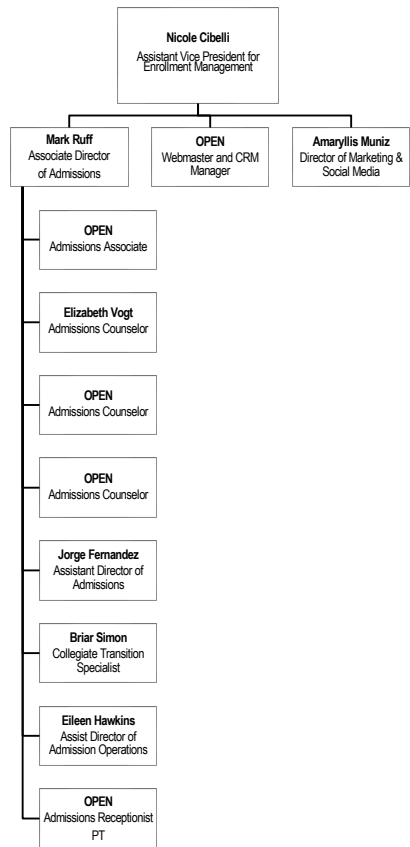

Enrollment Management