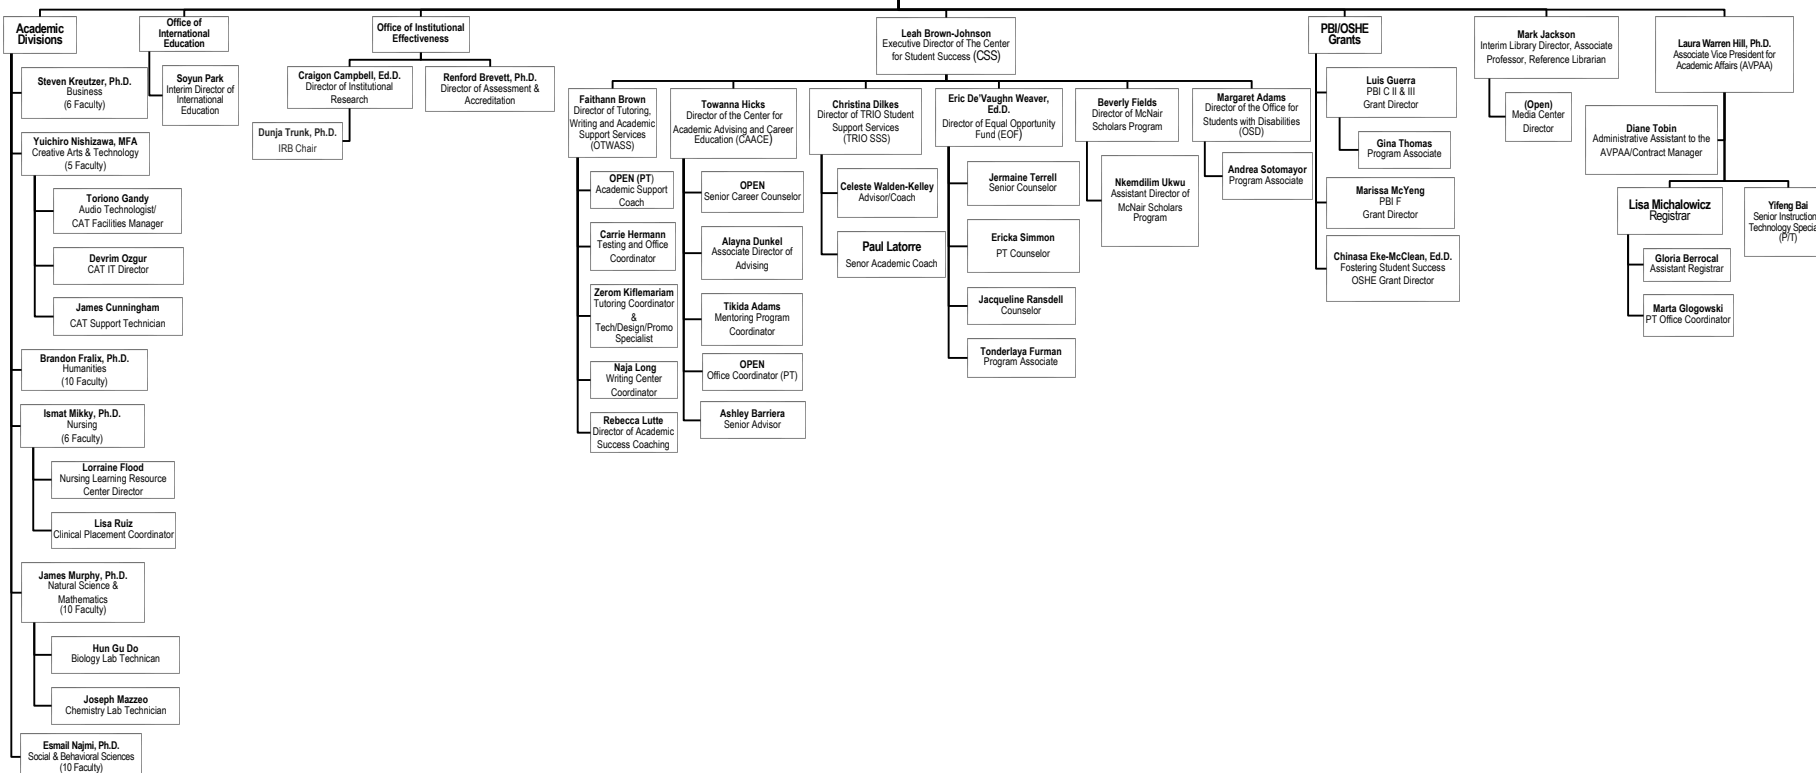

Academic Affairs

Diana Franchino
Academic Affairs Office Coordinator