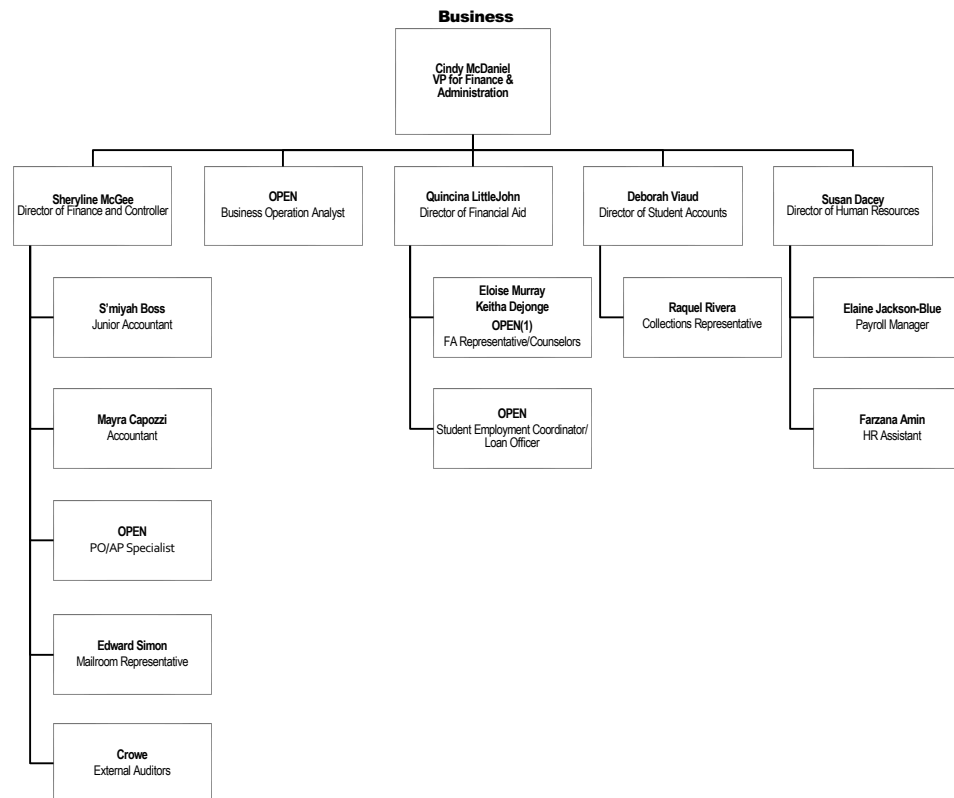

### Bloomfield College Organizational Chart

# Academic Affairs

**Michael A. Palladino, Ph.D.**  
Vice President for Academic Affairs and Dean of Faculty

**Denise Smith**  
Administrative Assistant to the VPAA/Staff Supervisor

**Lorraine Carter, Maryanne Macaluso, Sandy Trapp, Dorothy Zahra, Samantha Poth (Nursing-OPEN)**  
Division Office Coordinators

**Diana Franchino**  
Academic Affairs Office Coordinator

### Enrollment Management